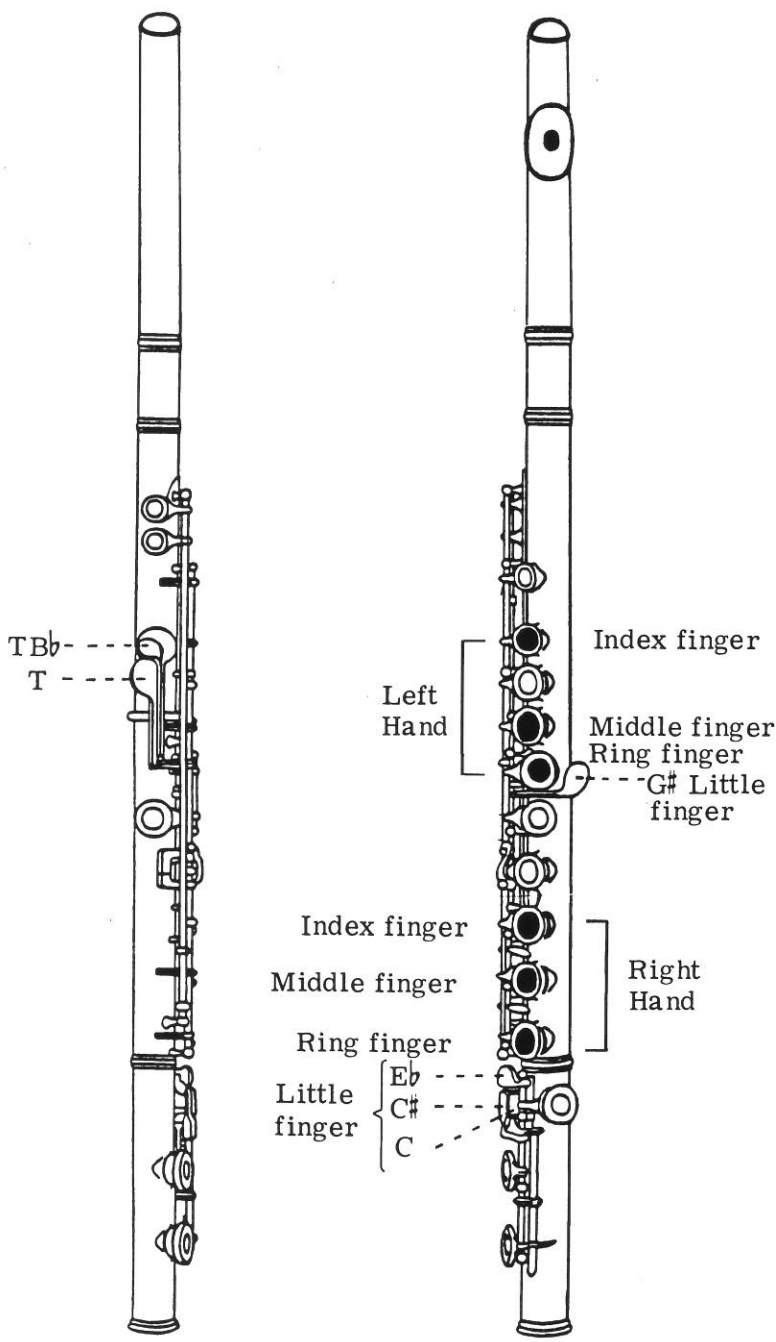

FINGERING CHART

- Key Closed
- Key Open

The chart displays fingerings for notes C, C#, Eb, and G# across 12 staves. Fingerings are indicated by dots (●) for closed keys and circles (○) for open keys. The notes are arranged in a chromatic scale: C, C#, Eb, G# on each staff.

Staff 1: C (●), C# (●), Eb (●), G# (●)
Staff 2: Eb (○), Eb (○), Eb (○), G# (○)
Staff 3: Eb (○), Eb (○), Eb (○), Eb (○)
Staff 4: Eb (○), Eb (○), Eb (○), Eb (○)
Staff 5: Eb (○), Eb (○), Eb (○), Eb (○)
Staff 6: Eb (○), Eb (○), Eb (○), Eb (○)
Staff 7: Eb (○), Eb (○), Eb (○), Eb (○)
Staff 8: Eb (○), Eb (○), Eb (○), Eb (○)
Staff 9: Eb (○), Eb (○), Eb (○), Eb (○)
Staff 10: Eb (○), Eb (○), Eb (○), Eb (○)
Staff 11: Eb (○), Eb (○), Eb (○), Eb (○)
Staff 12: Eb (○), Eb (○), Eb (○), Eb (○)